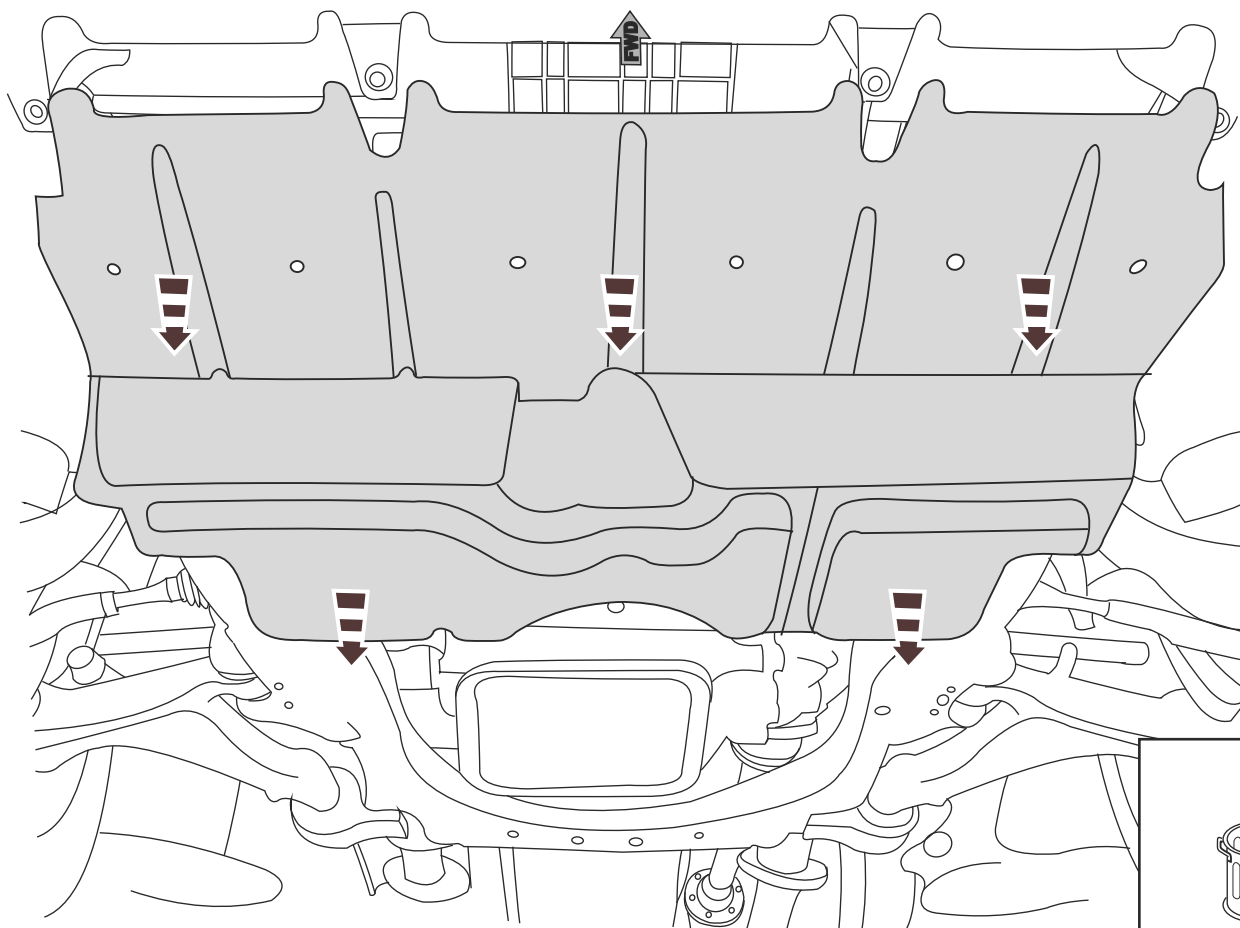

1

2

Part number:
PZ4AL-01711-00

Issue:
0

Date:
28/10/09

Manual reference number:
AIM 001-936-0

Page:
3/4