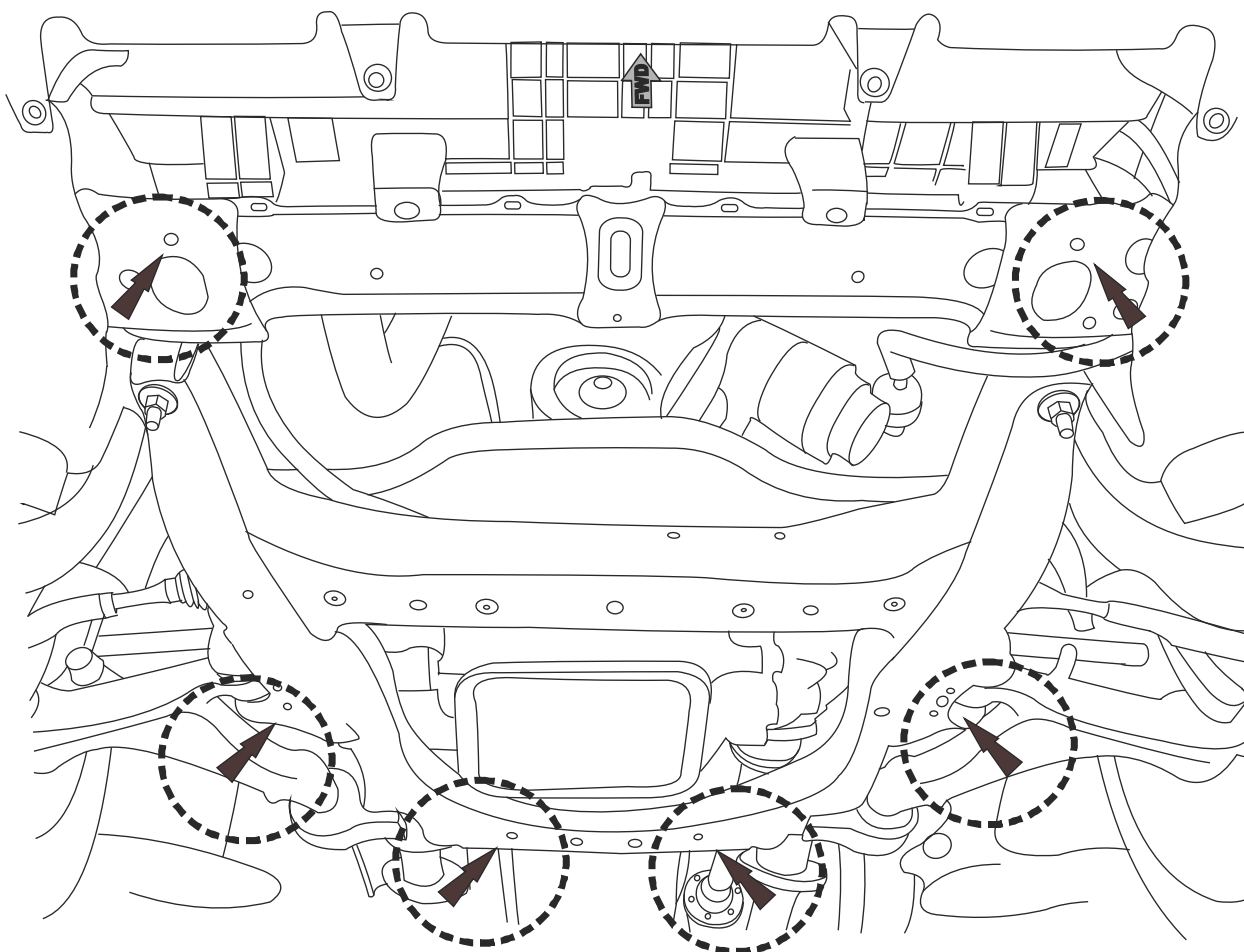

1

2

Part number:
PZ4AL-01711-00

Issue:
0

Date:
28/10/09

Manual reference number:
AIM 001-936-0

Page:
3/4