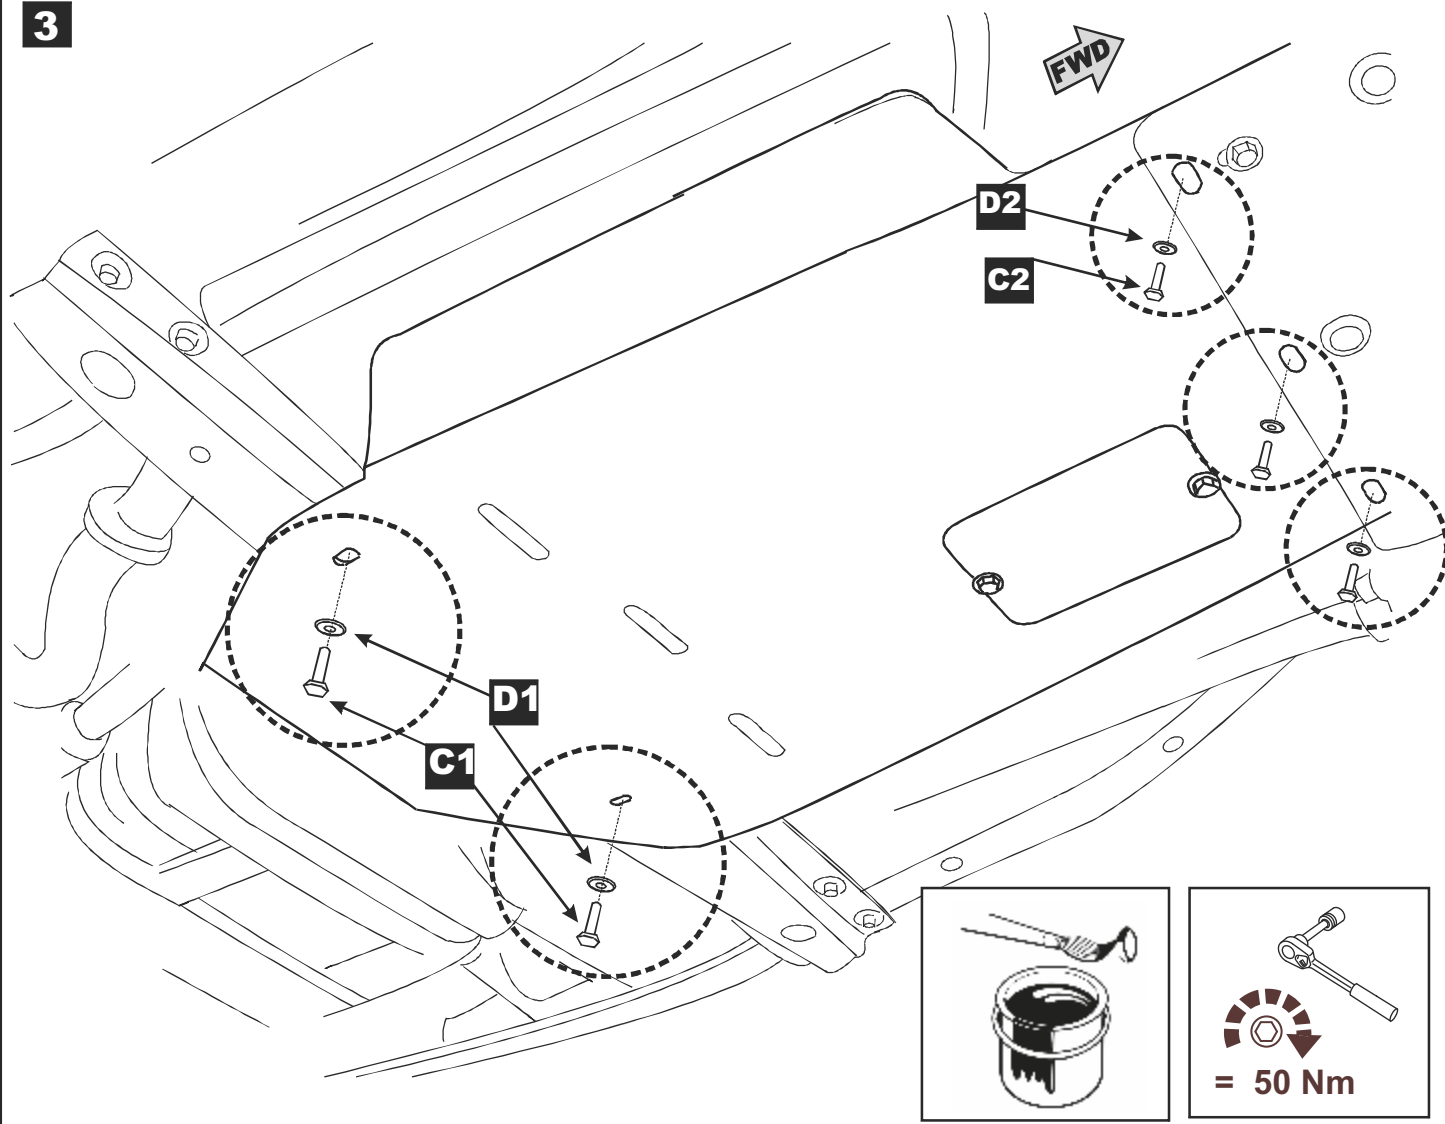

3

Part number:
PZ4AL- 05370- 00

Issue:
0

Date:
19/12/06

Manual reference number:
AIM 000-865-0

Page:
4/4