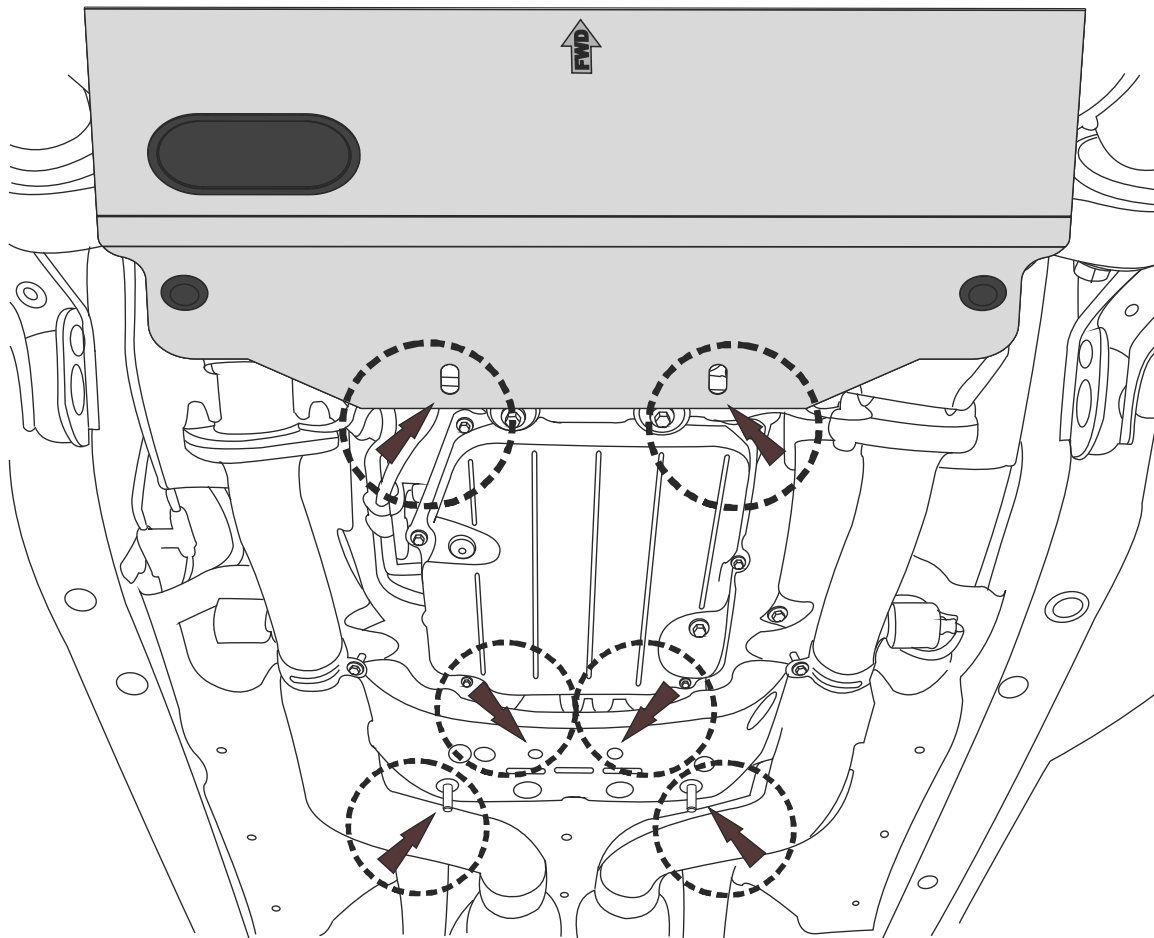

1

2

Part number:
PZ4AL - 01403 - 00

Issue:
0

Date:
16/08/10

Manual reference number:
AIM 002 051-0

Page:
3/4