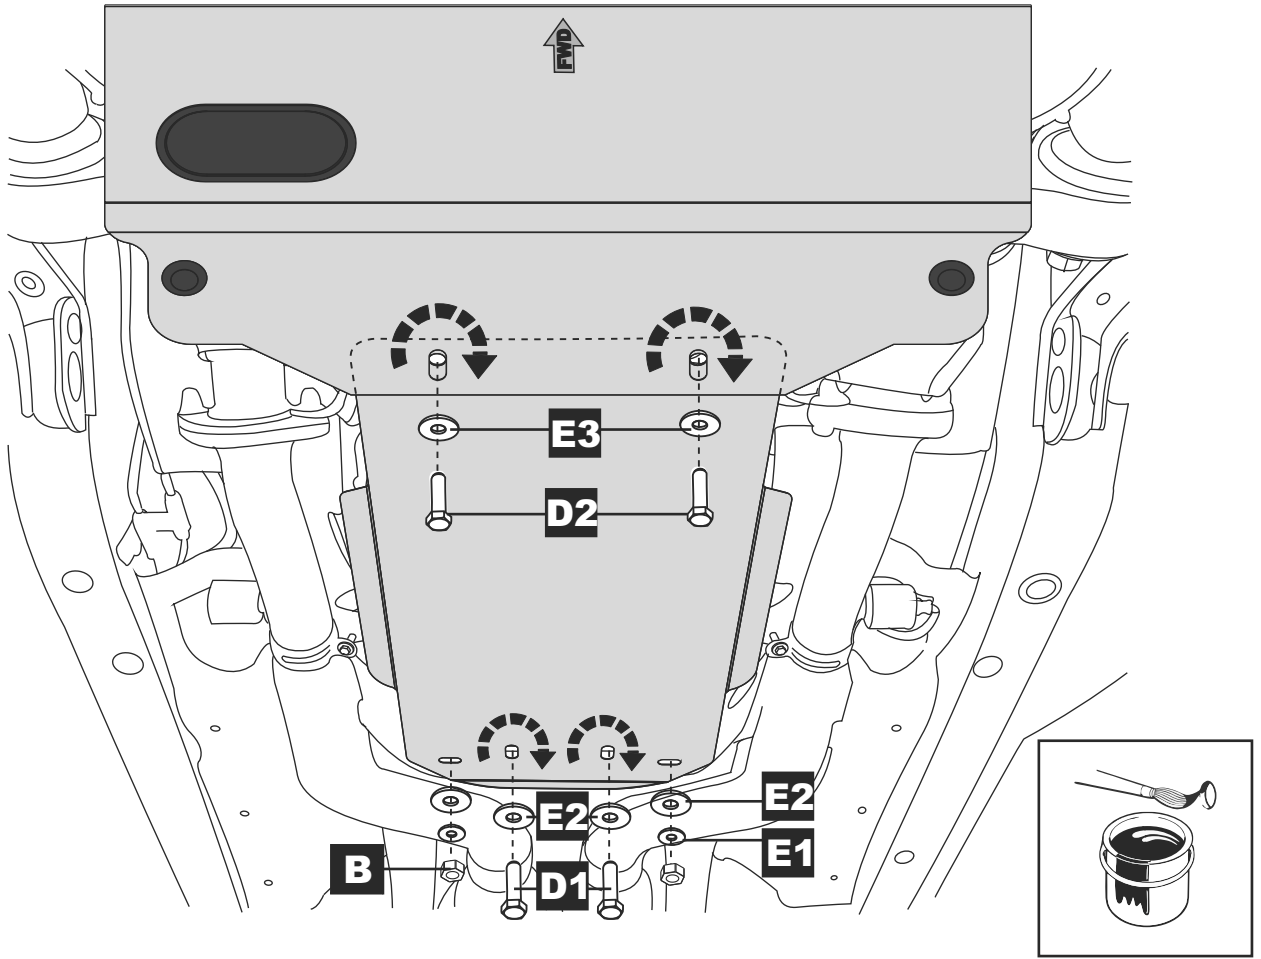

4 x Ø8

E3

2 x Ø10

Part number:
PZ4AL - 01403 - 00

Issue:
0

Date:
16/08/10

Manual reference number:
AIM 002 051-0

Page:
2/4

1**2**

Part number:
PZ4AL - 01403 - 00

Issue:
0

Date:
16/08/10

Manual reference number:
AIM 002 051-0

Page:
3/4

3

4