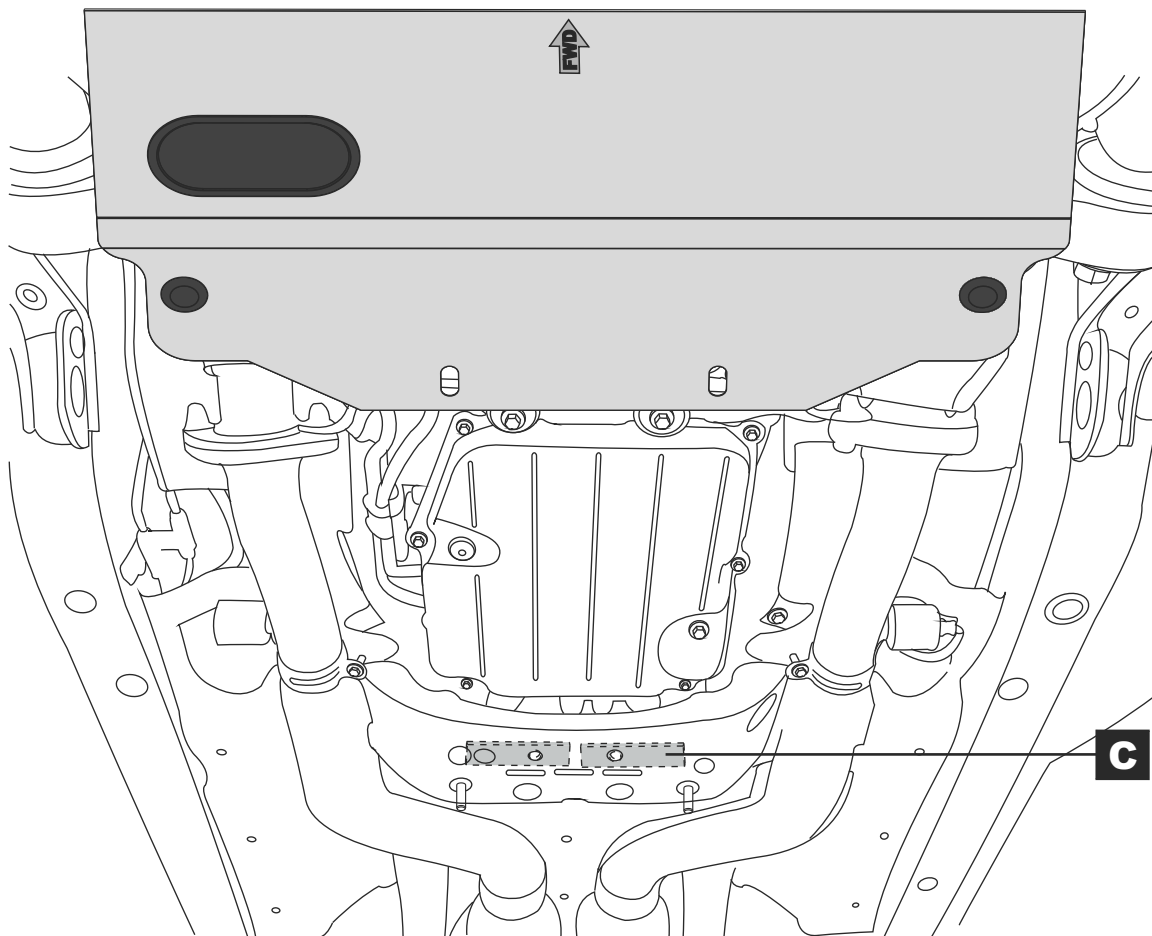

Part number:
PZ4AL - 01403 - 00

Issue:
0

Date:
16/08/10

Manual reference number:
AIM 002 051-0

Page:
3/4