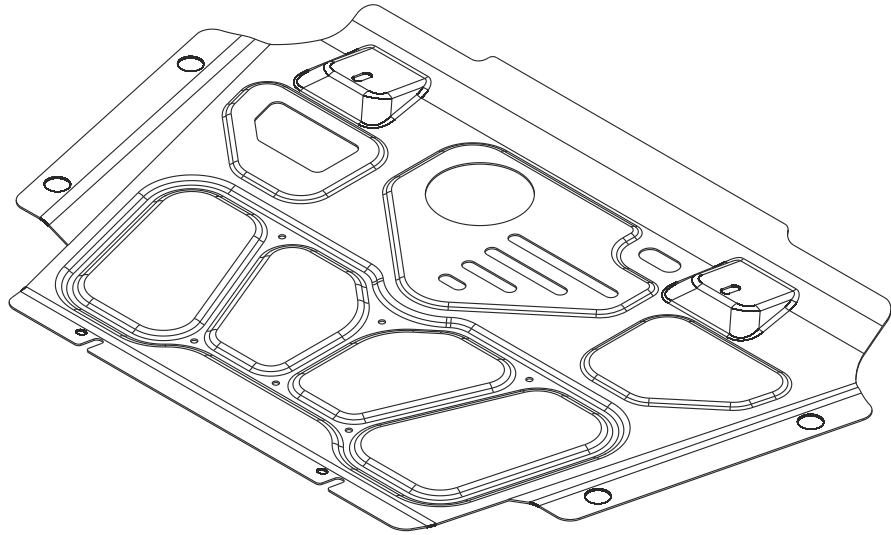

A

PZ4AL-01093-60

B1

B2

B3

C

D

E

F