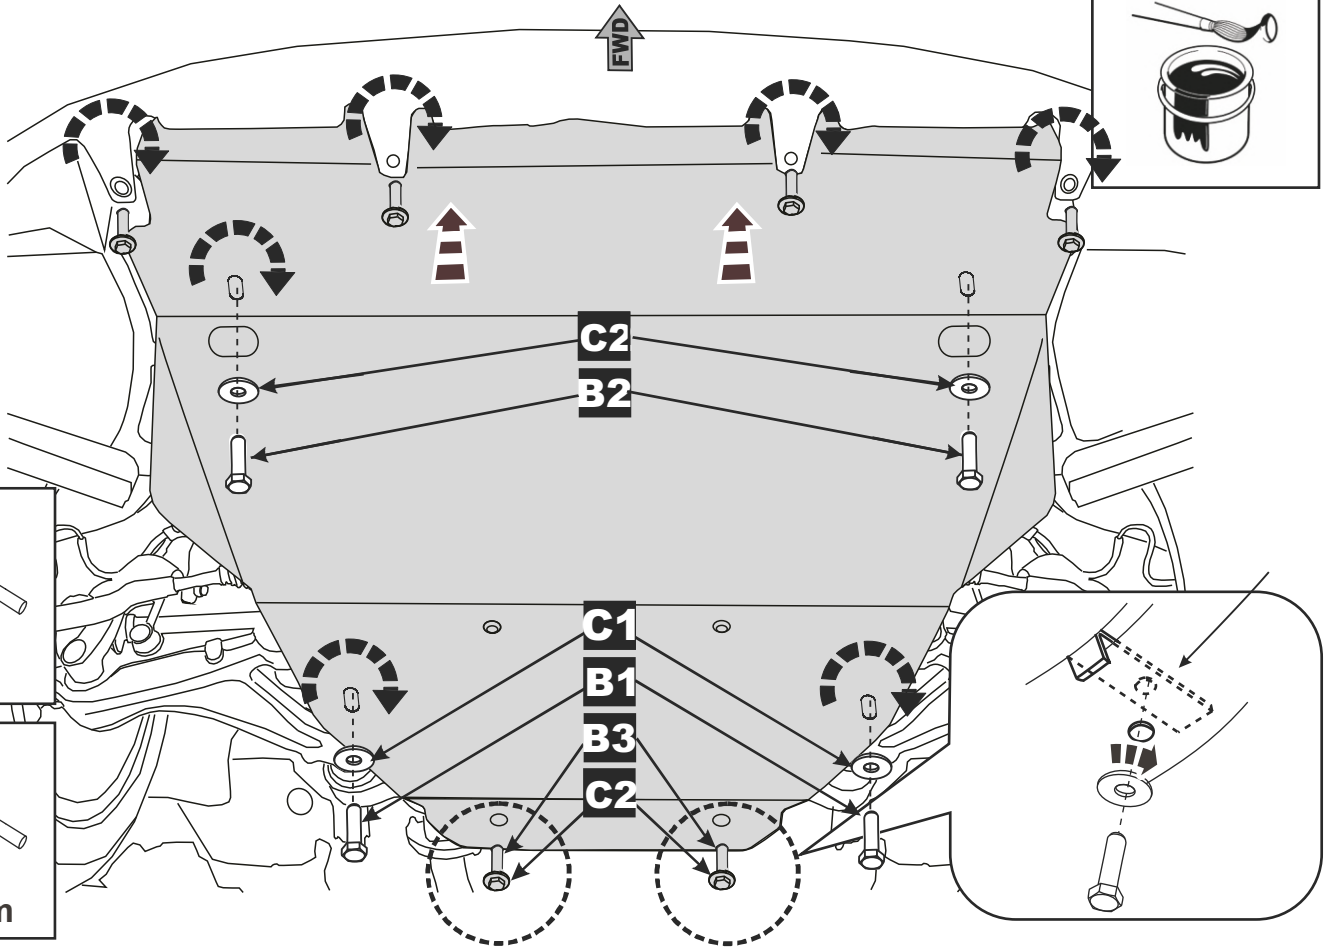

Installation instructions for PZ4AL-01903-00

Lexus GS 350 AWD

Under Run Protective Shield engine bay

Model Year: 2009-

Vehicle Code: GRS196L-BETQHW

Part Number: PZ4AL-01903-00

Weight: 16.29 kg

InstallationTime: 30 min

2

FWD

3

4

5

6