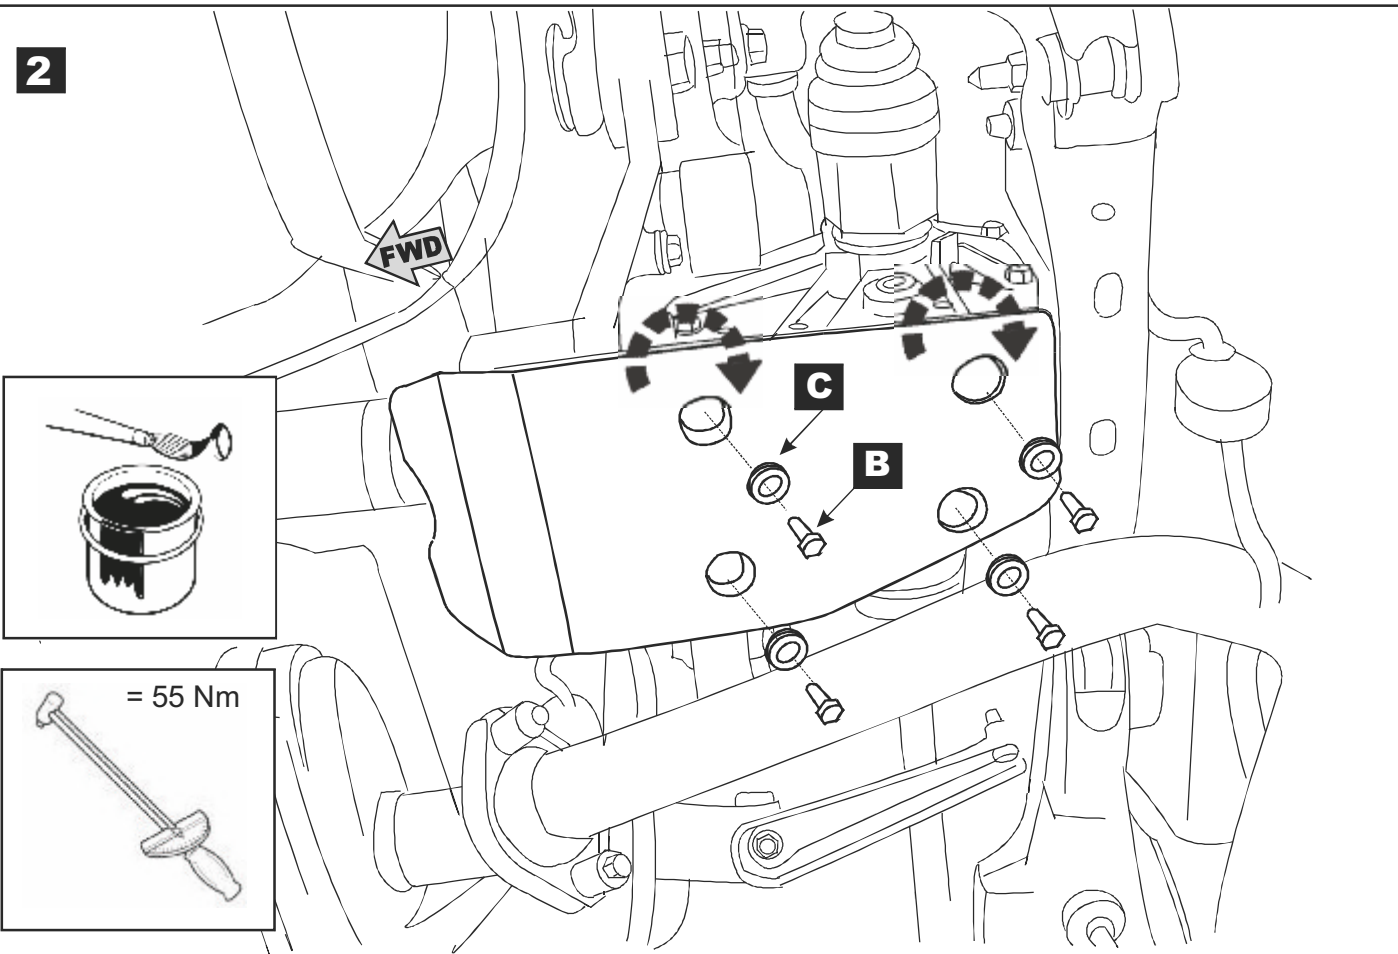

1

2

Part number:
PZ4AL-08920-00

Issue:
0

Date:
19/12/06

Manual reference number:
AIM 000-873-0

Page:
3/3