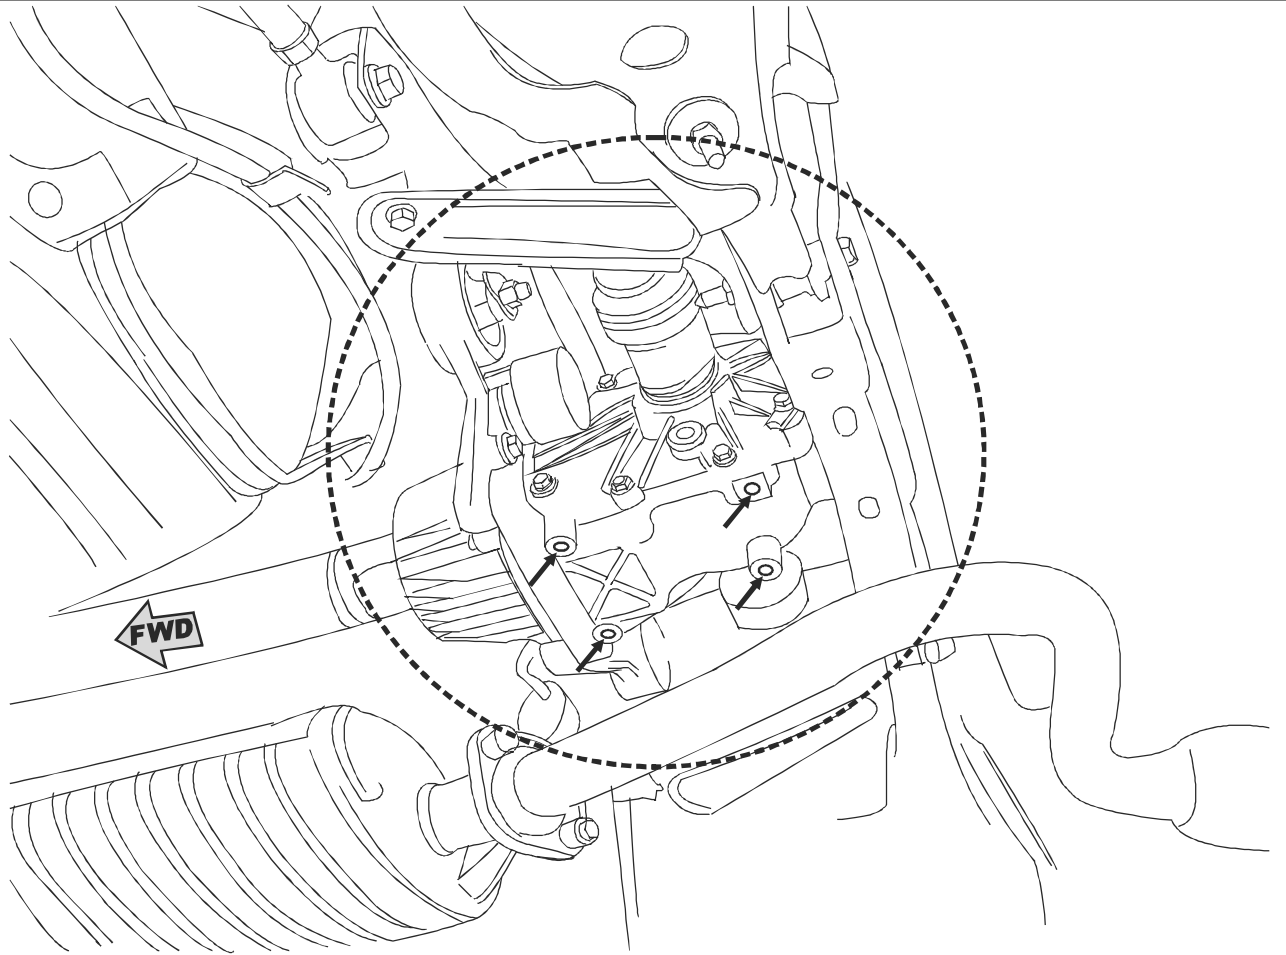

1

2

Part number:
PZ4AL-08920-00

Issue:
0

Date:
19/12/06

Manual reference number:
AIM 000-873-0

Page:
3/3